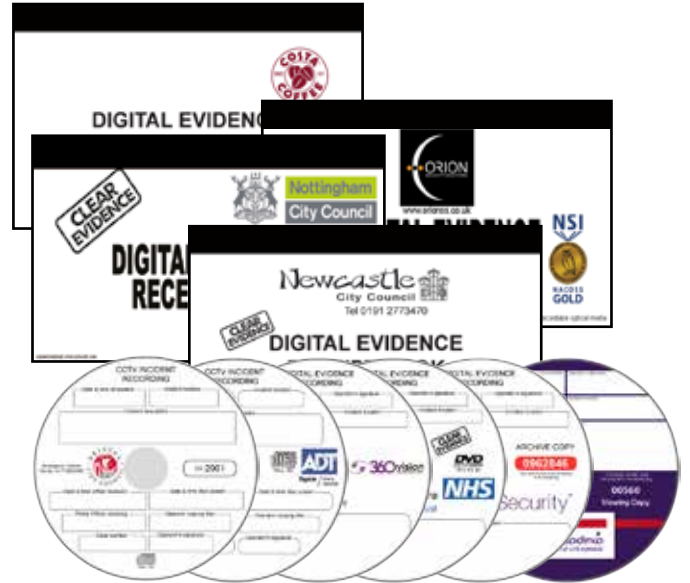

## **BESPOKE & OEM CCTV EVIDENCE PRODUCTS.**

## **CCTV Evidence Systems with your own identity.**

### **From the UK's leading supplier of CCTV Data Protection media.**

We produce various CCTV management and Digital Evidence Systems for some of the biggest names in security.

We have a range of standard CCTV documentation, including Subject Access Forms & discs  
or we can design CCTV management documentation to suit any brand or situation.