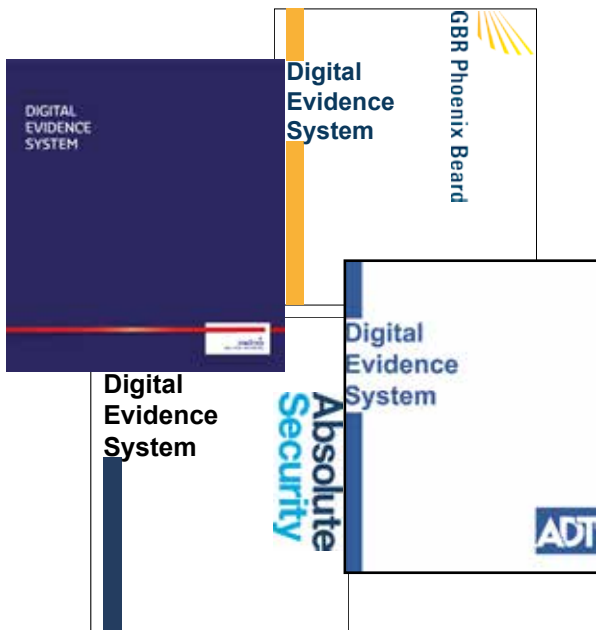

BESPOKE & OEM CCTV EVIDENCE PRODUCTS.

CCTV Evidence Systems with your own identity.

From the UK's leading supplier of CCTV Data Protection media.

We produce various CCTV management and Digital Evidence Systems for some of the biggest names in security.

We have a range of standard CCTV documentation, including Subject Access Forms & discs
or we can design CCTV management documentation to suit any brand or situation.

We also make bespoke Evidence Systems, discs or documentation to suit your particular CCTV operation.