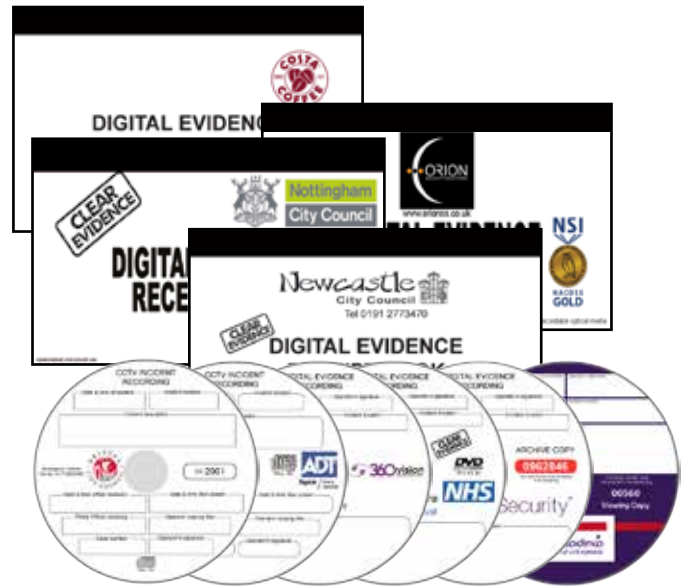

BESPOKE & OEM CCTV EVIDENCE PRODUCTS.

CCTV Evidence Systems with your own identity.

From the UK's leading supplier of CCTV Data Protection media.

We produce various CCTV management and Digital Evidence Systems for some of the biggest names in security.

We have a range of standard CCTV documentation, including Subject Access Forms & discs
or we can design CCTV management documentation to suit any brand or situation.

We also make bespoke Evidence Systems, discs or documentation to suit your particular CCTV operation.