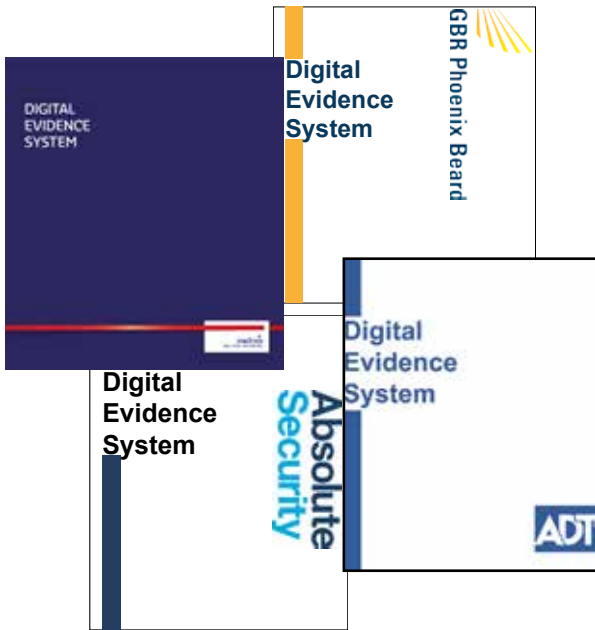

## **BESPOKE & OEM CCTV EVIDENCE PRODUCTS.**

## **CCTV Evidence Systems with your own identity.**

### **From the UK's leading supplier of CCTV Data Protection media.**

We produce various CCTV management and Digital Evidence Systems for some of the biggest names in security.

We have a range of standard CCTV documentation, including Subject Access Forms & discs  
or we can design CCTV management documentation to suit any brand or situation.